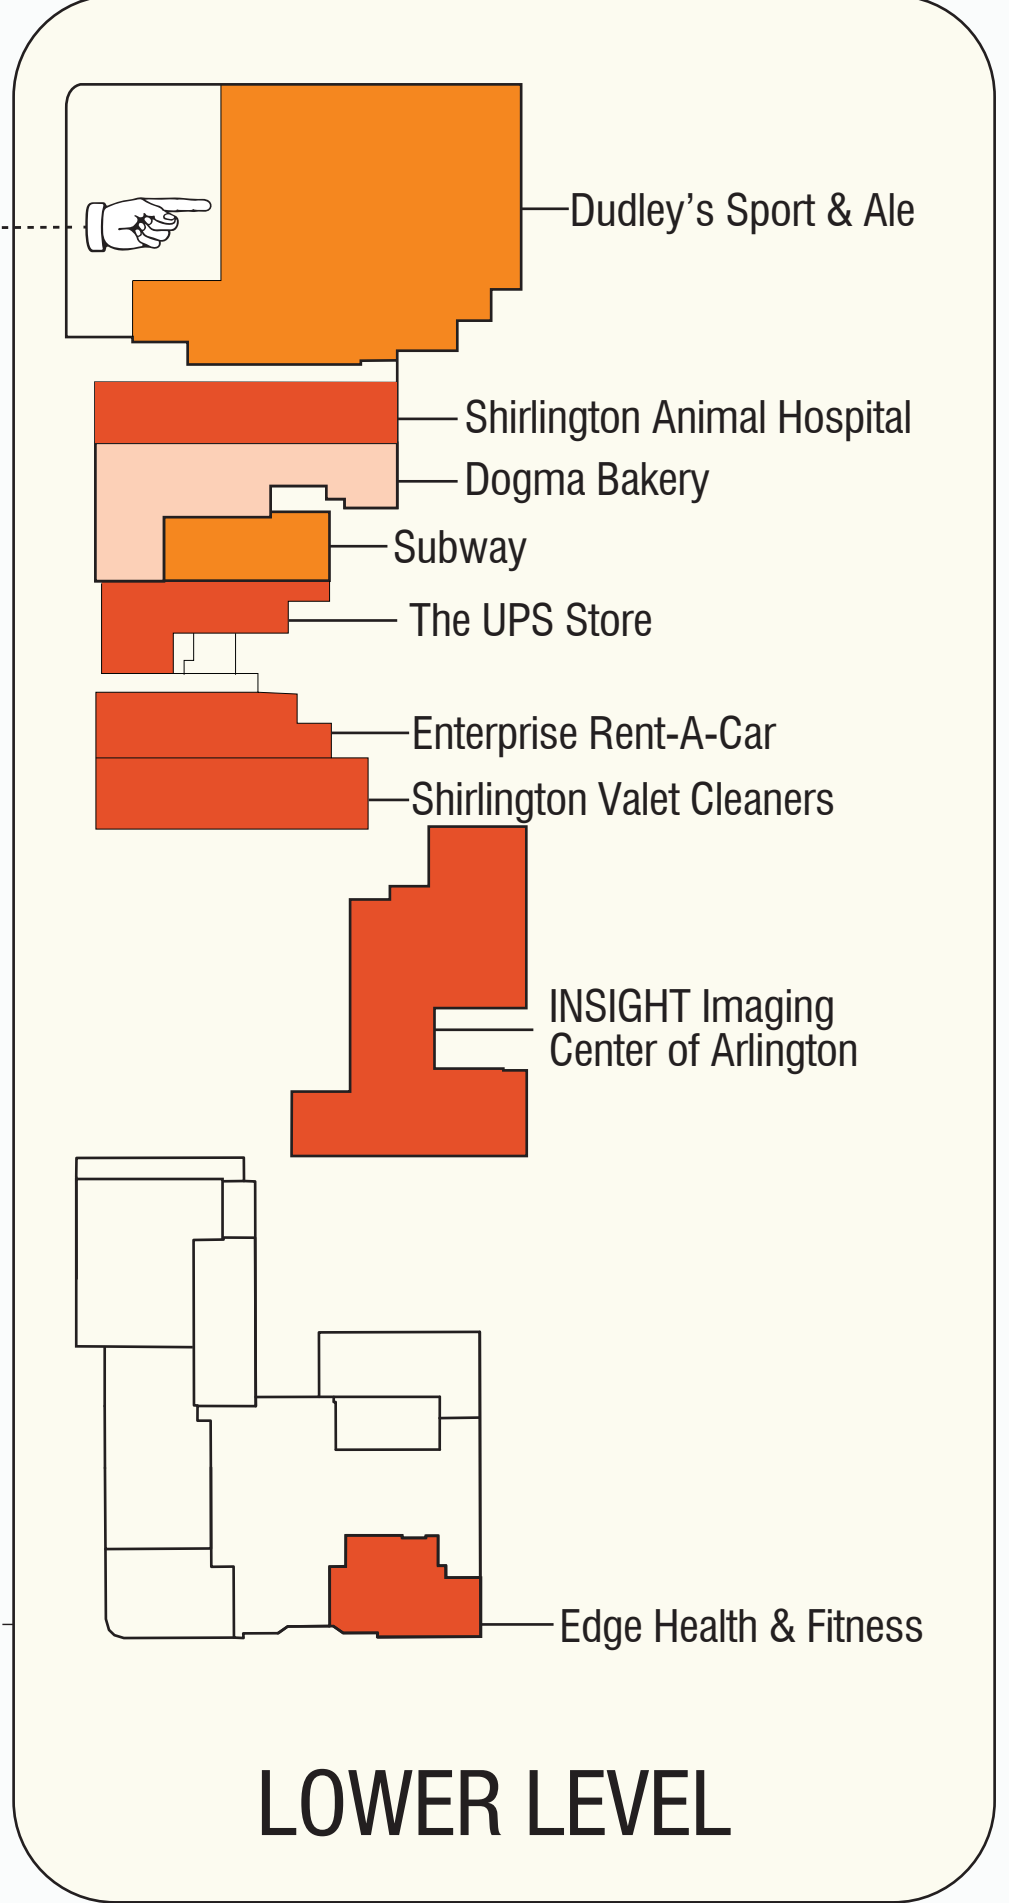

THE VILLAGE AT SHIRLINGTON

4 Mile Run Trail

SOUTH ARLINGTON MILL DRIVE

SOUTH RANDOLPH STREET

SOUTH RANDOLPH STREET

SOUTH QUINCY STREET

LOWER LEVEL

- DINING & FOOD
- SHOPPING
- SERVICES
- ARTS & ENTERTAINMENT
- HOTEL