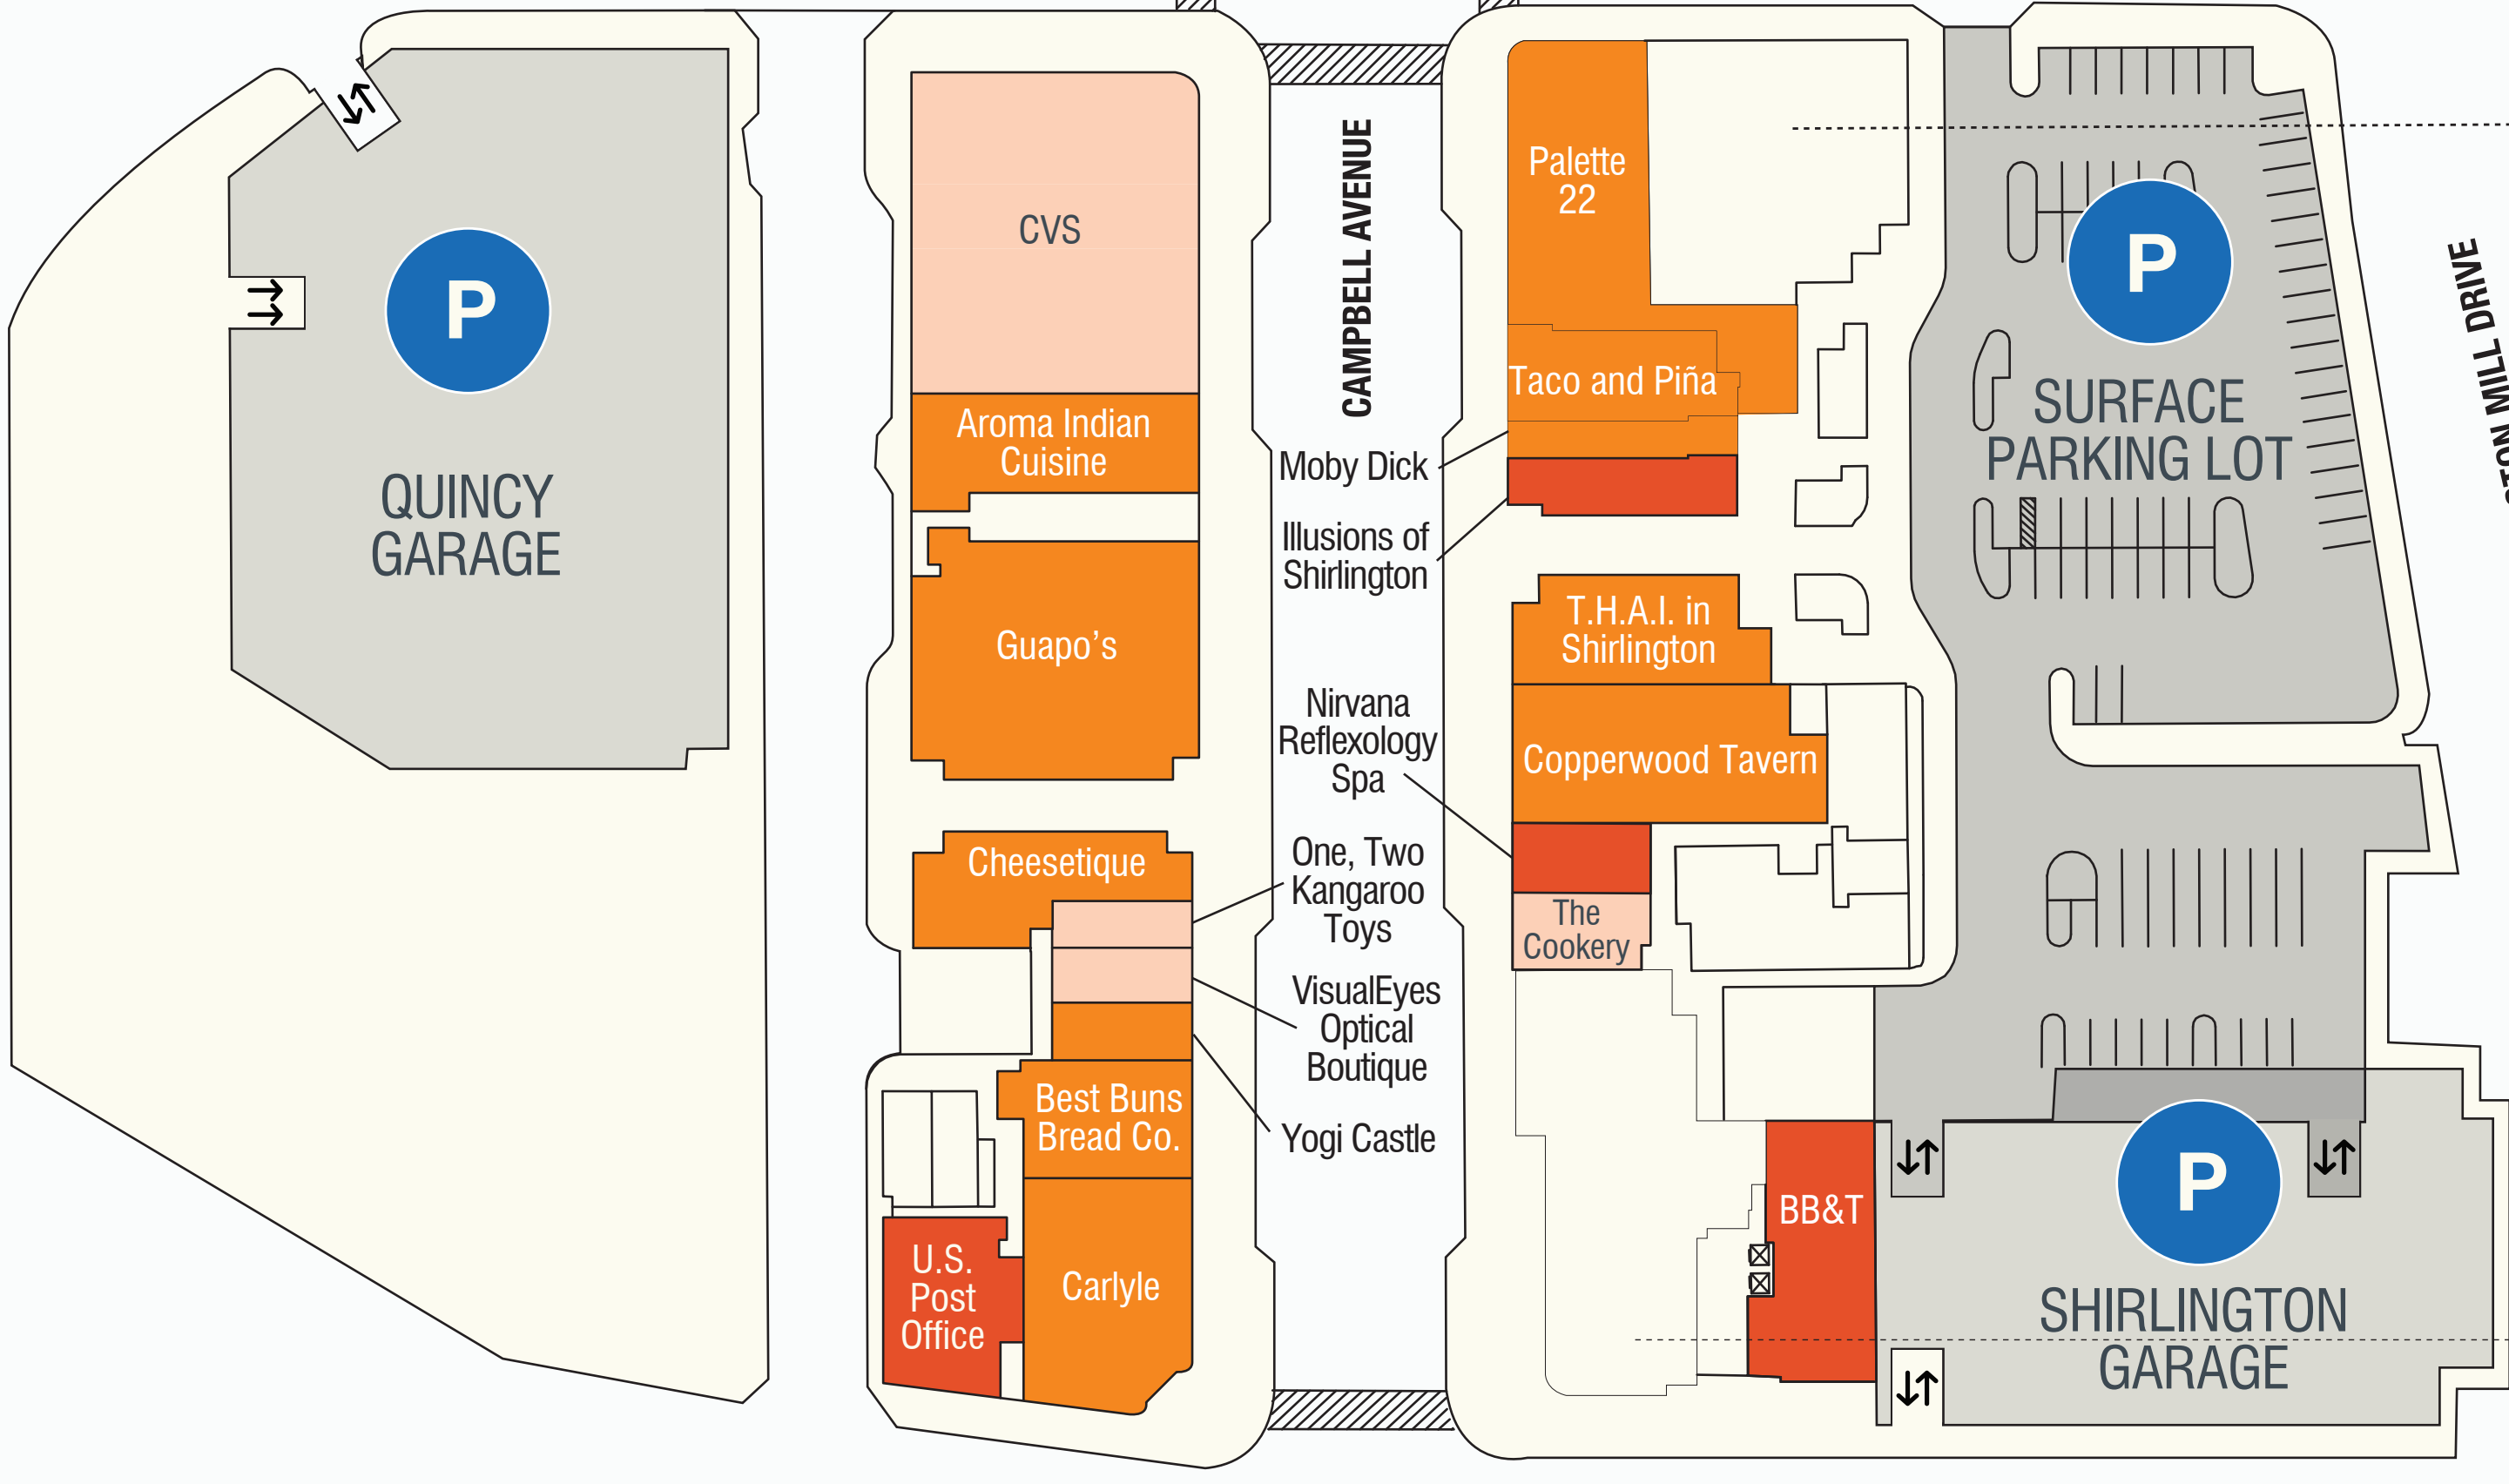

THE VILLAGE AT SHIRLINGTON

4 Mile Run Trail

SOUTH ARLINGTON MILL DRIVE

SOUTH RANDOLPH STREET

SOUTH RANDOLPH STREET

SOUTH QUINCY STREET

LOWER LEVEL

- DINING & FOOD
- SHOPPING
- SERVICES
- ARTS & ENTERTAINMENT
- HOTEL