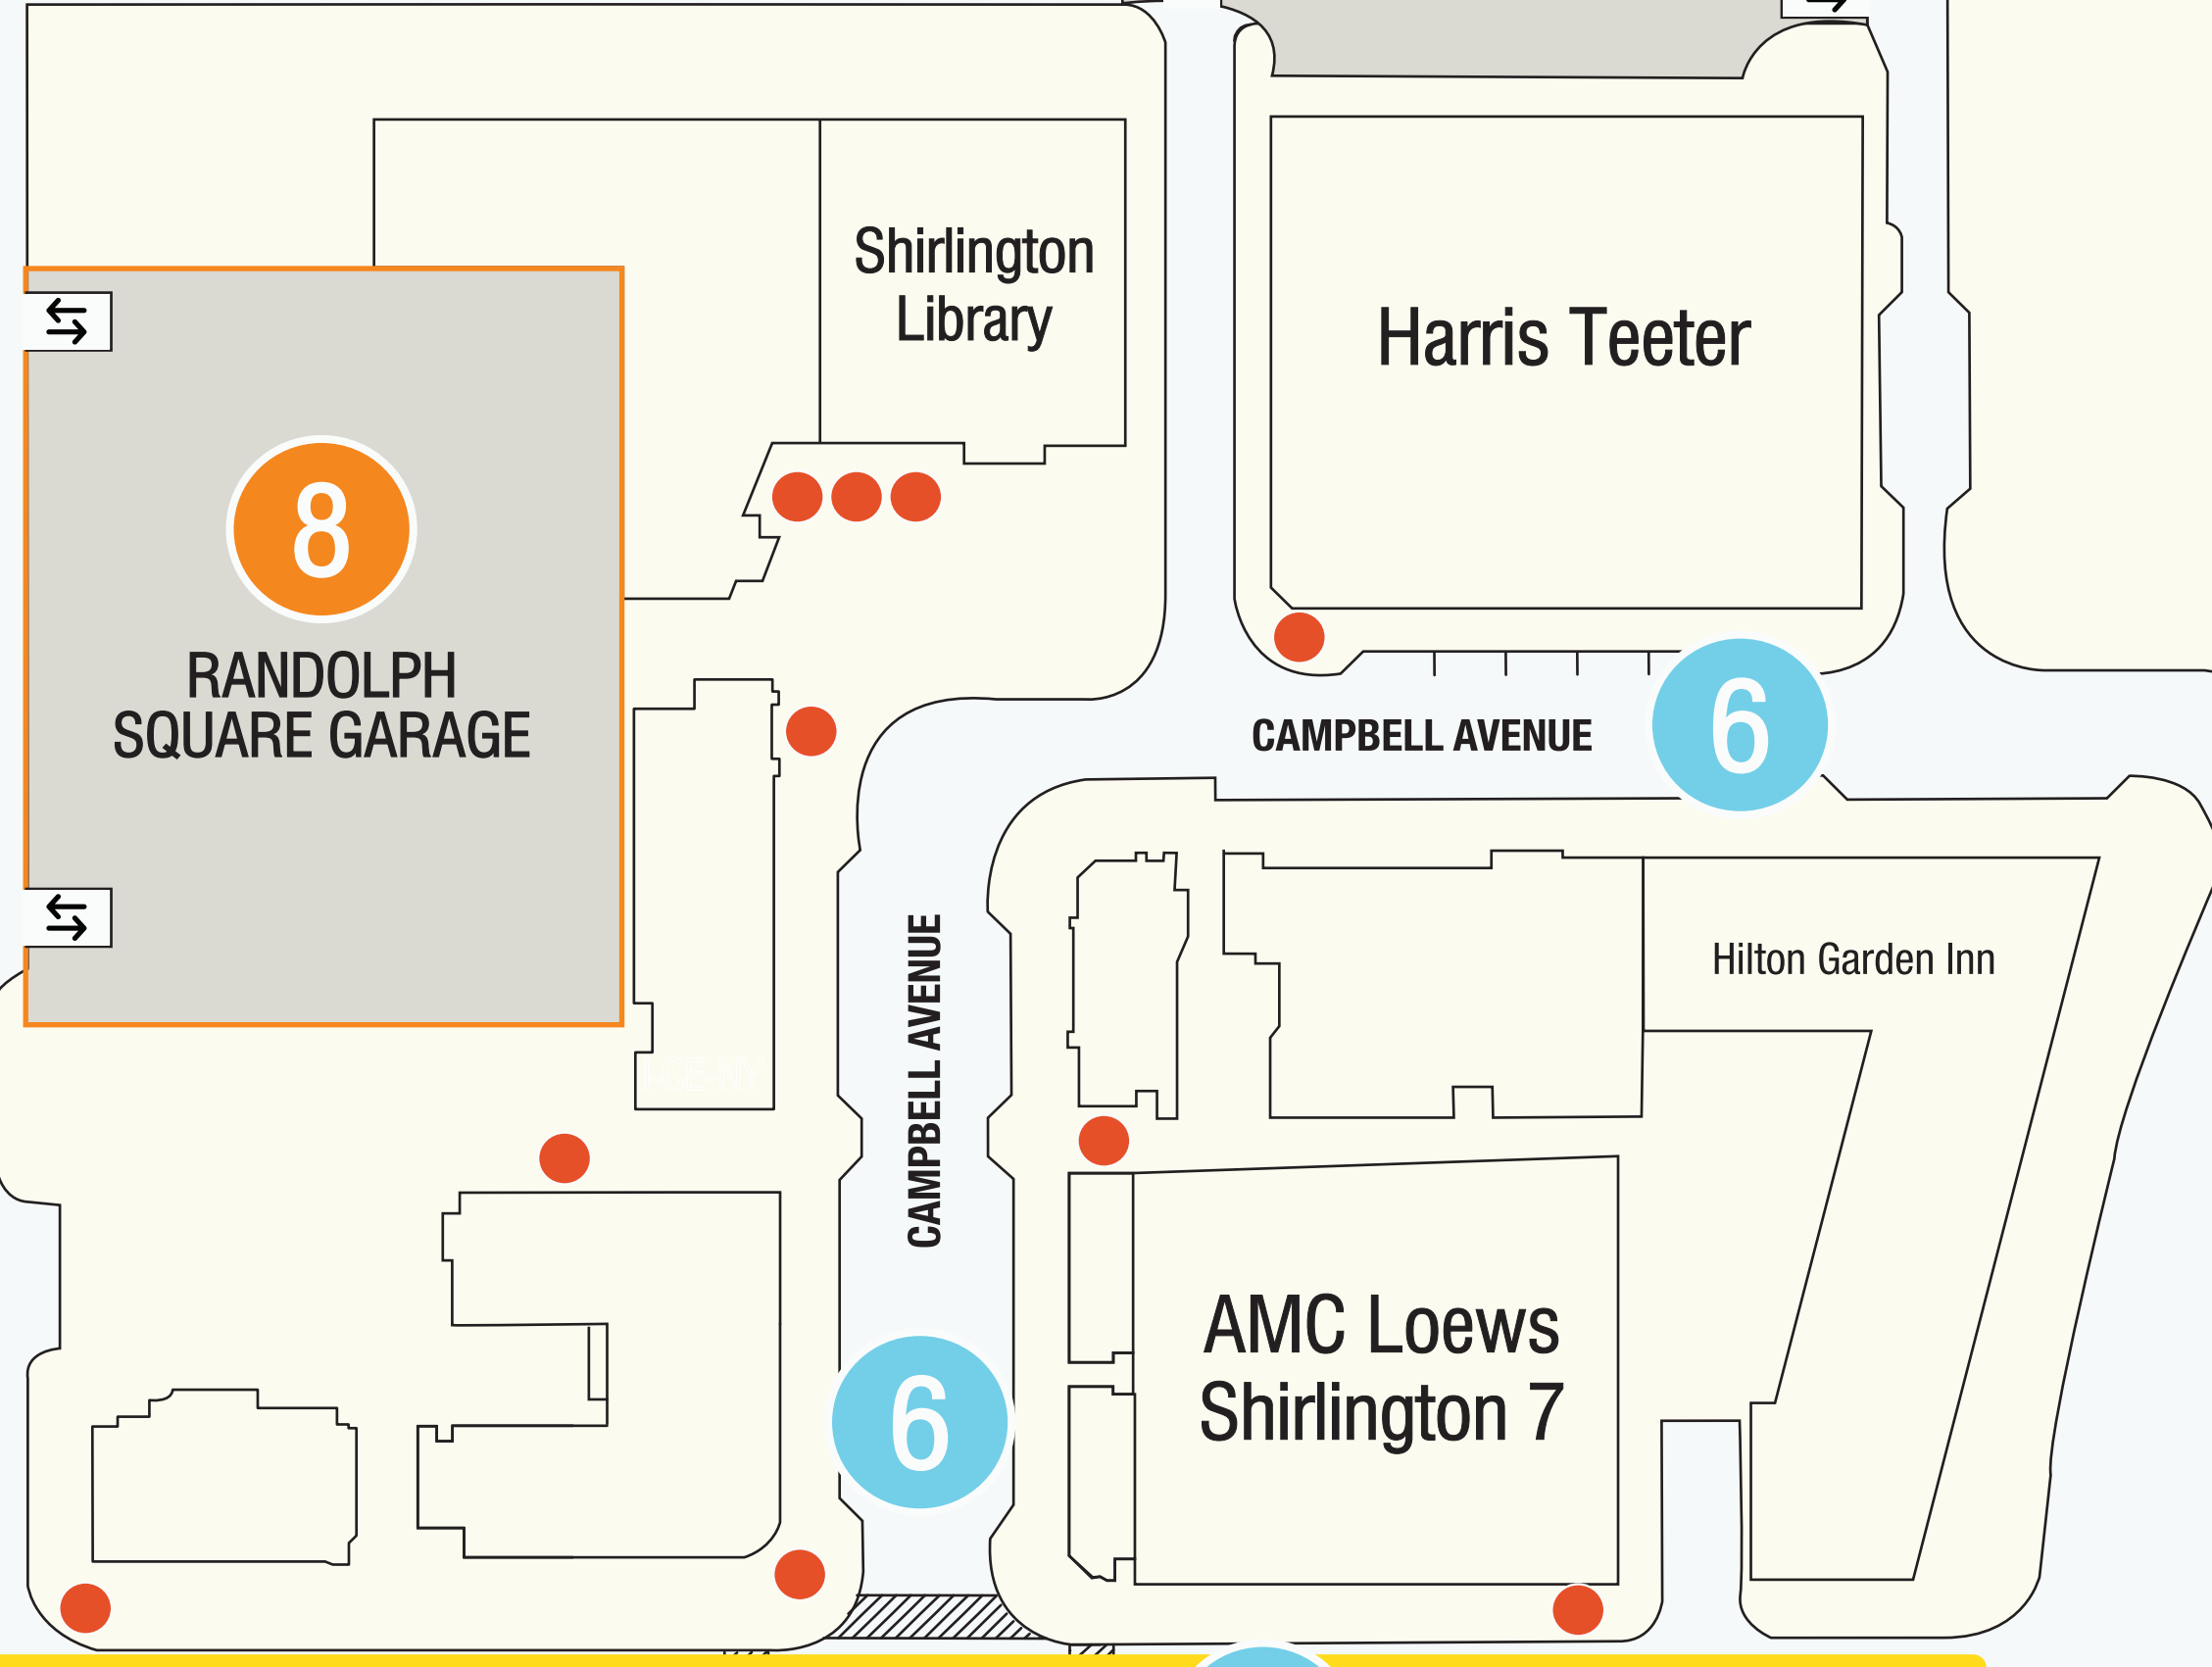

THE VILLAGE AT SHIRLINGTON

8
RANDOLPH SQUARE GARAGE
 NOW OPEN 200 SPACES
 GROUND & 2ND LEVEL FOR
 RETAIL PARKING UPPER
 LEVELS OPEN FOR RETAIL
 PARKING AFTER 5 PM
 ALL DAY SATURDAY,
 SUNDAY AND HOLIDAYS

1
CAMPBELL AVENUE GARAGE
 ACCESS TO GARAGE IS OFF
 OF S. ARLINGTON MILL DRIVE
 AND SOUTHBOUND ON
 CAMPBELL AVENUE
 FREE 7 DAYS A WEEK
 NO RETAIL PARKING ON
 LEVEL 4 OR ROOFTOP

6
STREET PARKING
 2-HOUR LIMIT
 MONDAY-FRIDAY
 8AM-5PM

2
**SHIRLINGTON
 SURFACE PARKING**
 FREE 7 DAYS A WEEK

7
QUINCY GARAGE
 RETAIL PARKING
 MONDAY-FRIDAY AFTER 6 PM
 ALL DAY SATURDAY & SUNDAY
 LOWER LEVEL SPACES
 AVAILABLE DAILY FOR
 RETAIL PARKING

3
SHIRLINGTON GARAGE
 RETAIL PARKING OPEN
 MONDAY-FRIDAY
 AFTER 5 PM
 ALL DAY
 SATURDAY & SUNDAY
 PERMIT PARKING ONLY
 MONDAY-FRIDAY 7 AM-5 PM

- AVAILABLE PARKING
- METRO BUS STOP
- BIKE PARKING
- SHARED-USE TRAIL
- BICYCLE LANE
- ON-STREET BICYCLE ROUTE

NO OVERNIGHT OR COMMUTER PARKING

Direct bus service to and from Pentagon Metro station via Metrobus 7,10B, 22A, 23AC, and 25AD, with rush-hour service to Pentagon City Metro Station via ART 82. Shirlington is located along the Four Mile Run bike trail and is in walking distance to Fairlington (also served by Metrobus 7 and 22A).