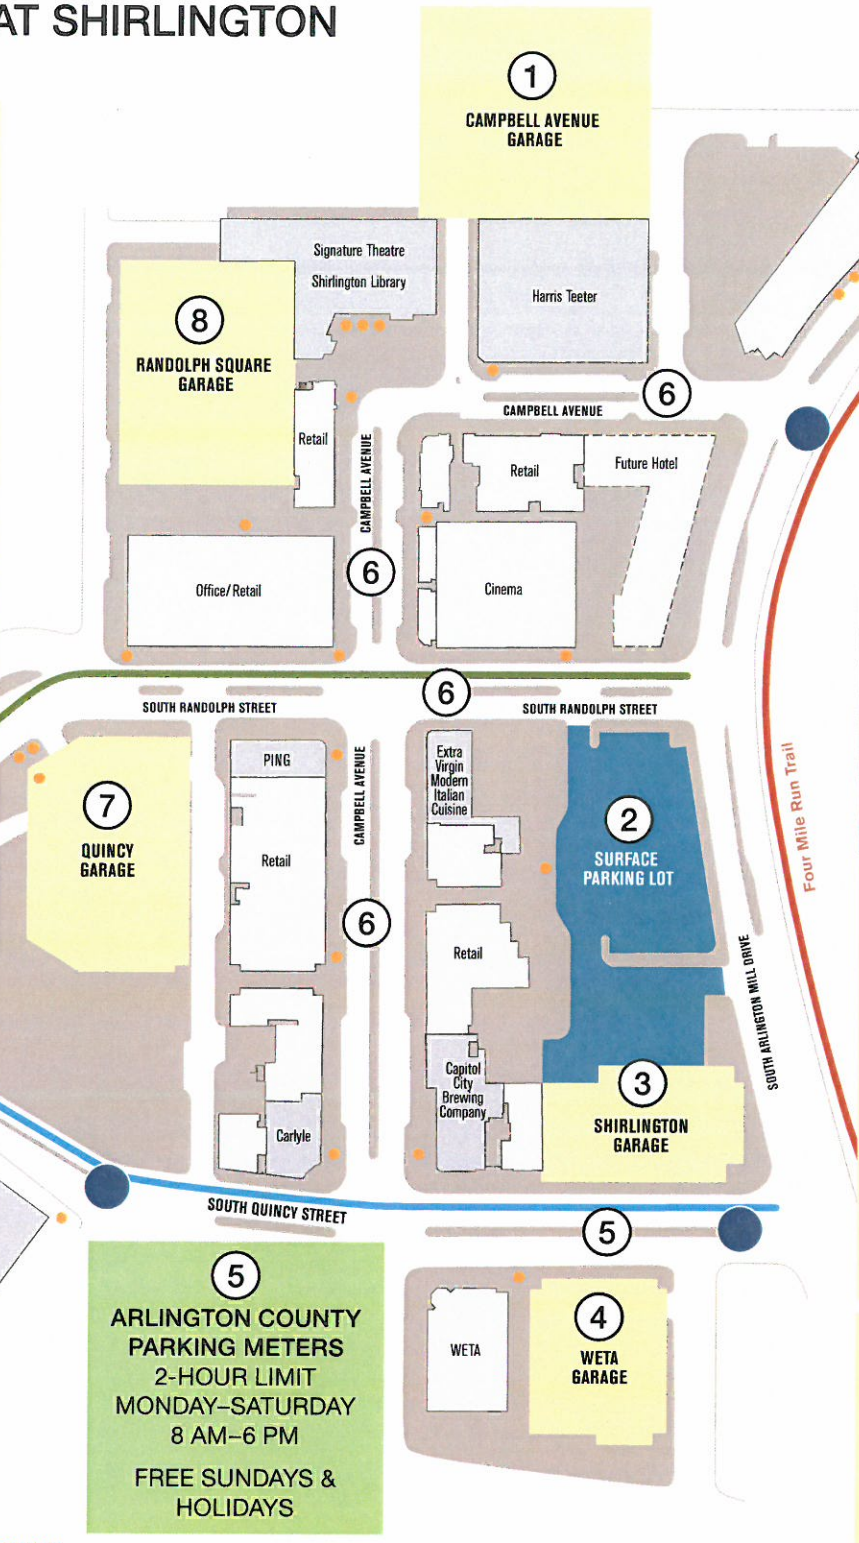

THE VILLAGE AT SHIRLINGTON

8
RANDOLPH SQUARE GARAGE
 NOW OPEN
 200 SPACES
 GROUND & 2ND LEVEL FOR RETAIL PARKING
 UPPER LEVELS OPEN FOR RETAIL PARKING AFTER 5 PM
 ALL DAY SATURDAY, SUNDAY AND HOLIDAYS

7
QUINCY GARAGE
 RETAIL PARKING MONDAY-FRIDAY AFTER 6 PM
 ALL DAY SATURDAY & SUNDAY
 LOWER LEVEL SPACES AVAILABLE DAILY FOR RETAIL PARKING

1
CAMPBELL AVENUE GARAGE
 ACCESS TO GARAGE IS OFF OF S. ARLINGTON MILL DRIVE AND SOUTHBOUND ON CAMPBELL AVENUE
 FREE 7 DAYS A WEEK
 NO RETAIL PARKING ON LEVEL 4 OR ROOFTOP

6
STREET PARKING
 2-HOUR LIMIT
 MONDAY-FRIDAY
 8 AM-5 PM

2
SHIRLINGTON SURFACE PARKING
 FREE
 7 DAYS A WEEK

3
SHIRLINGTON GARAGE
 RETAIL PARKING OPEN MONDAY-FRIDAY AFTER 5 PM
 ALL DAY SATURDAY & SUNDAY
 PERMIT PARKING ONLY MONDAY-FRIDAY 7 AM-5 PM

4
WETA GARAGE
 FIRST 2 LEVELS IN NON-RESERVED SPACES OPEN FOR RETAIL PARKING MONDAY-FRIDAY 5 PM-2:30 AM
 SATURDAY & SUNDAY 8 AM-2:30 AM

NO OVERNIGHT OR COMMUTER PARKING

Direct bus service to and from Pentagon Metro station via Metrobus 7, 10B, 22A, 23AC, and 25AD, with rush-hour service to Pentagon City Metro Station via ART 82. Shirlington is located along the Four Mile Run bike trail and is in walking distance to Fairlington (also served by Metrobus 7 and 22A).