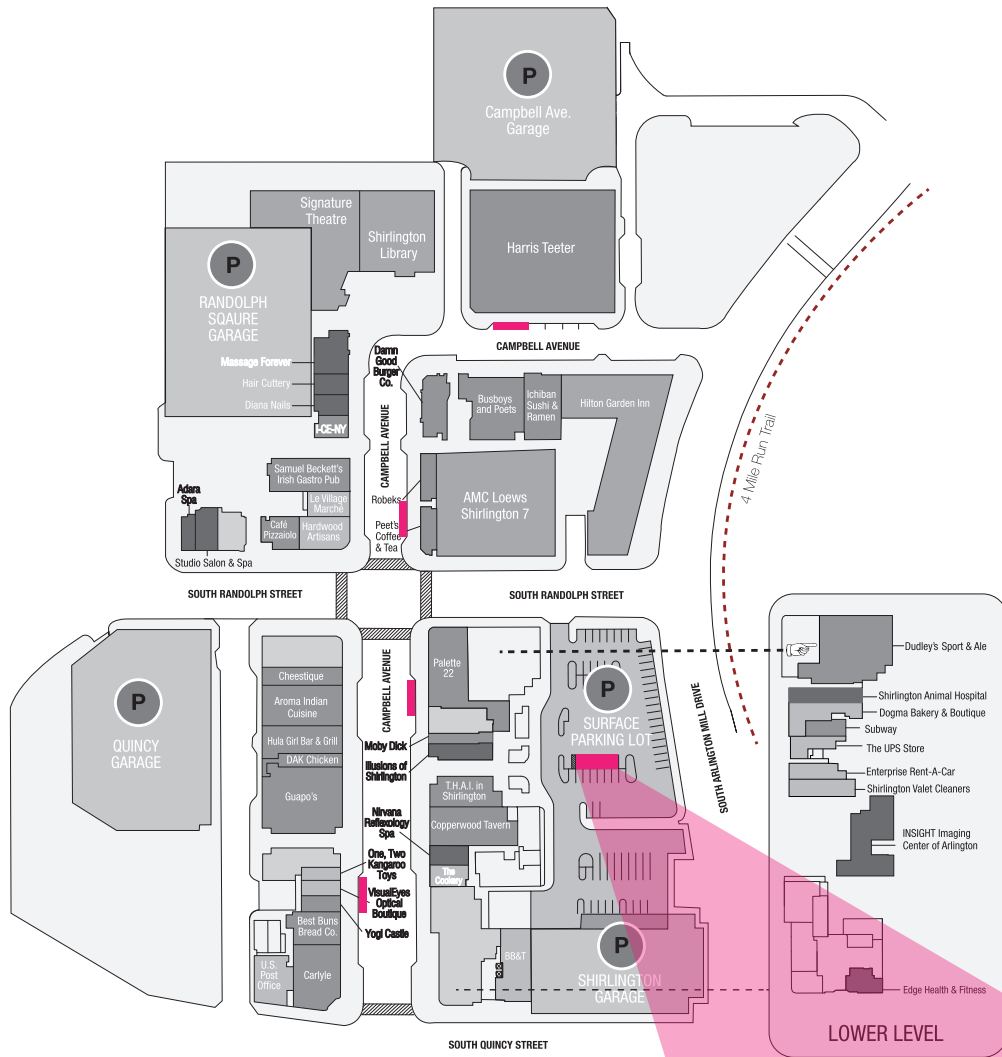

# THE VILLAGE AT SHIRLINGTON

- 2 spaces located on Campbell Ave. in front of Visual Eyes
- 2 spaces located on Campbell Ave. in front of Palette 22
- 2 spaces located on Campbell Ave. in front of Peets Coffee
- 2 spaces located on Campbell Ave. in front of Harris Teeter
- 6 spaces located on the lower level surface parking lot